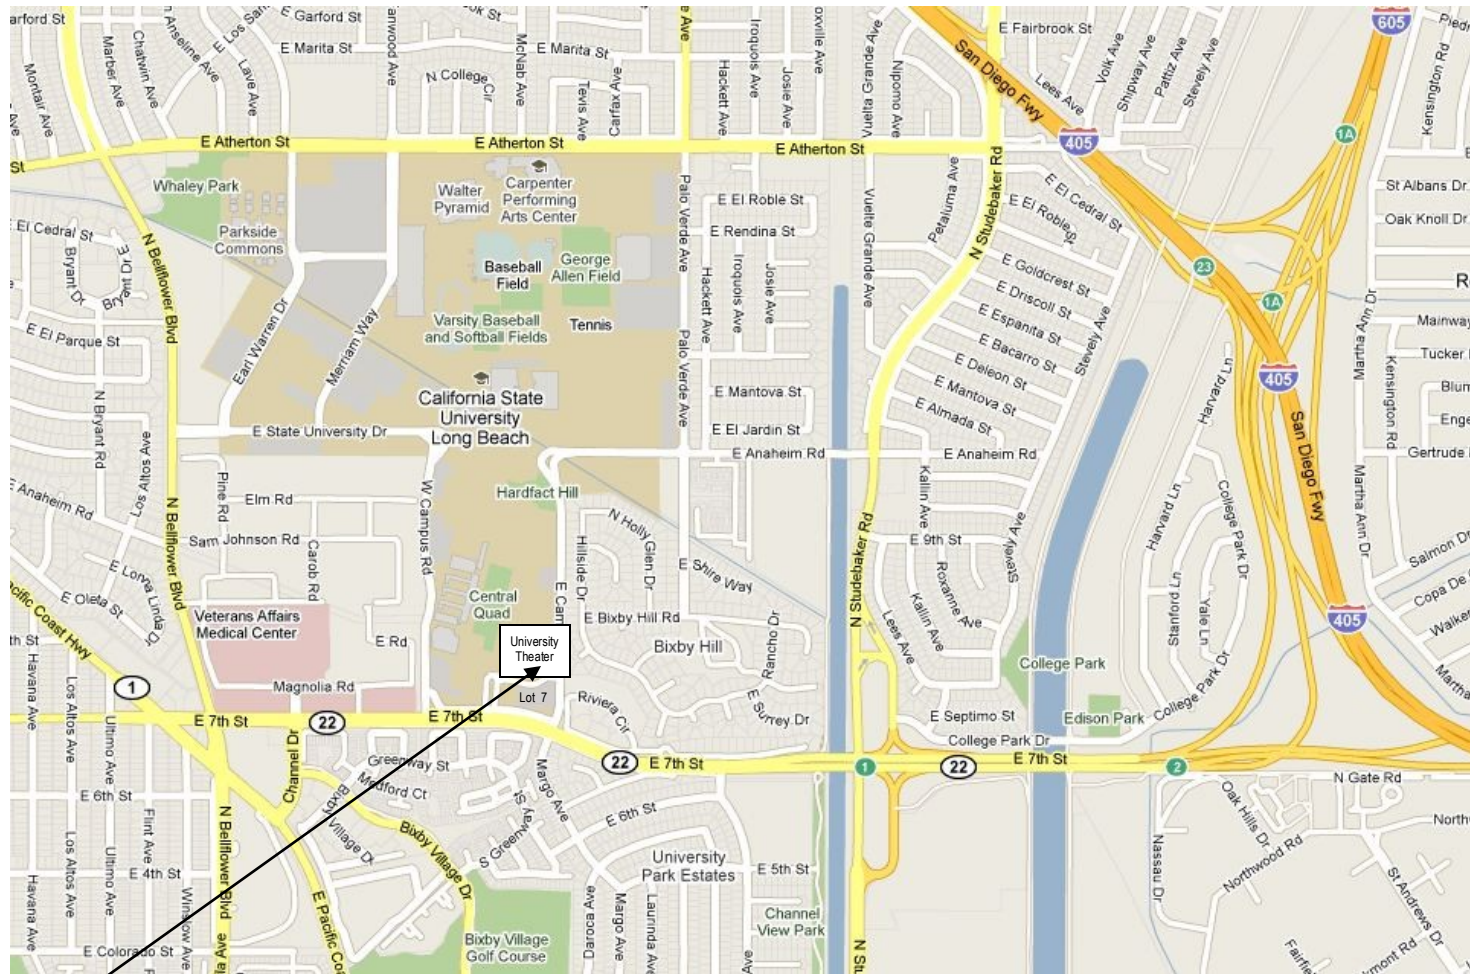

University Theater at CSULB

★ The University Theater at CSULB is located just north of CSULB Parking Lot 7, on the south east corner of the CSULB campus.

- You must pay to park on the CSULB campus. Event parking is \$5. Carpooling is encouraged!